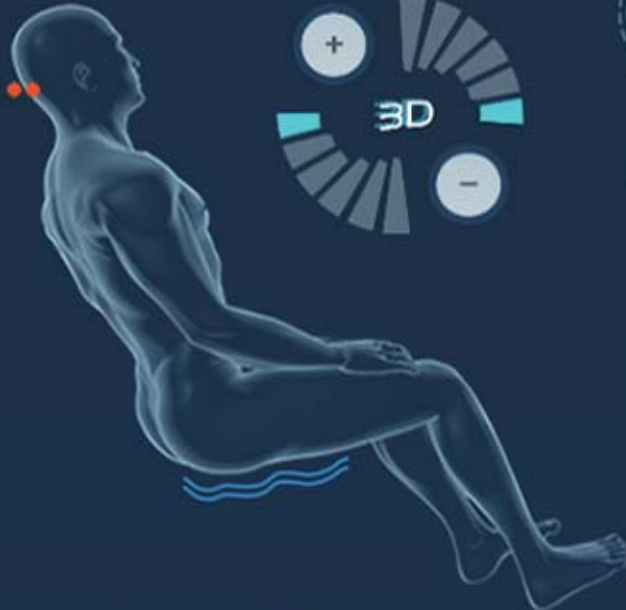

Swedish

Speed

Air

Strength

ZG

LED

Heating

Foot Rolling

Running Program Status

Quick

Gentle

Operating Status display and functions adjustment

CZ629 3D Massage Chair

Thai

Select User Profile

Customize the Program for Users