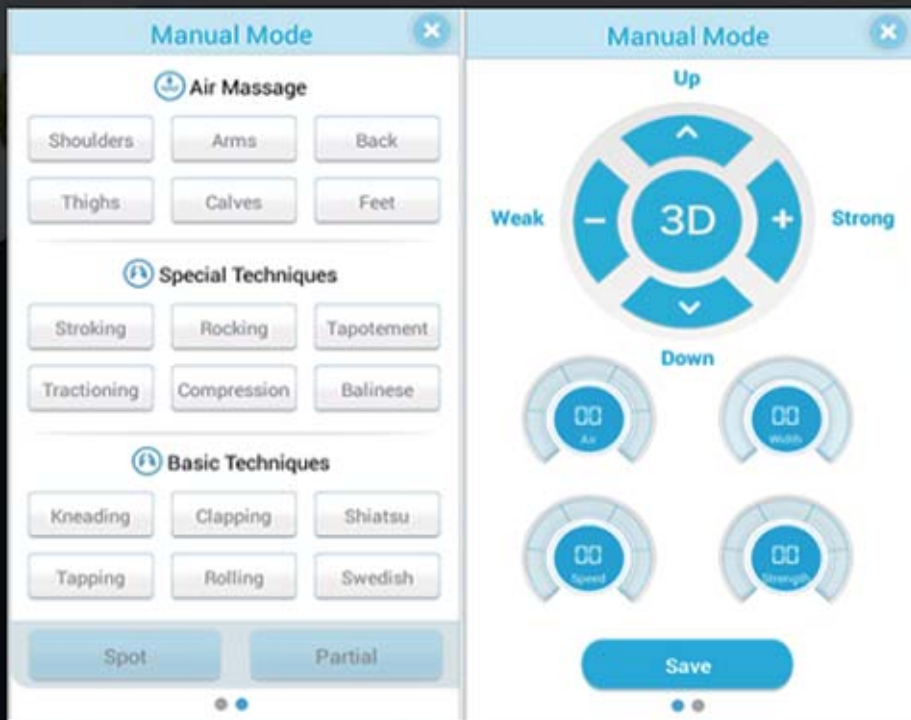

Account

Service Contact

About

Updates

APP Features

About Apps

APP Updates

START

Control the Chair manually

Chair Angles and Assistive Function adjustment

CZ629 3D Massage Chair

Current Mode

13:20

Stand By

Member 1

User's Exclusive

Manual Mode

Please press and hold the arrow to change the current shoulder height position resulted from back scanning. Massage will begin automatically once the count down is completed

Adjust Massage Head at the beginning of auto programs

Running Program Status

Quick

Gentle

Operating Status display and functions adjustment

CZ629 3D Massage Chair

Thai

Select User Profile

Customize the Program for Users