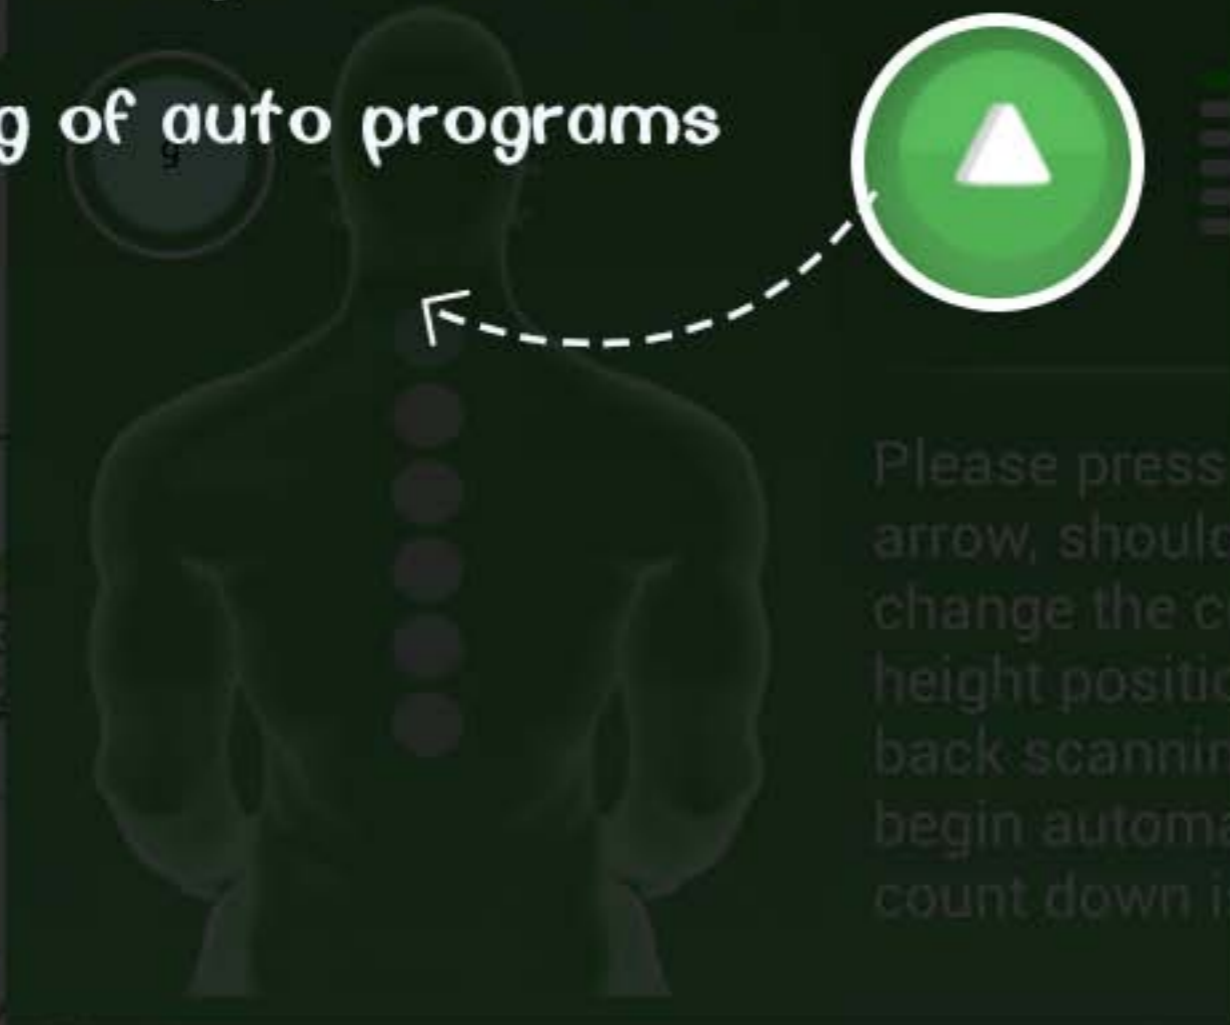

Current Model

Female

Home

AUTO Program

Adjust Massage Head at the beginning of auto programs

Please press arrow, should change the current height position back scanning begin automatic count down is

User's Exclusive	Quick
Female	Gentle
Relax	Athletic
Vigorous	Swedish
Japanese	Chinese

Manual Adjust

More Auto Programs

Foot Rolling

Vibration

Strength

Member 1

Current Model

Female