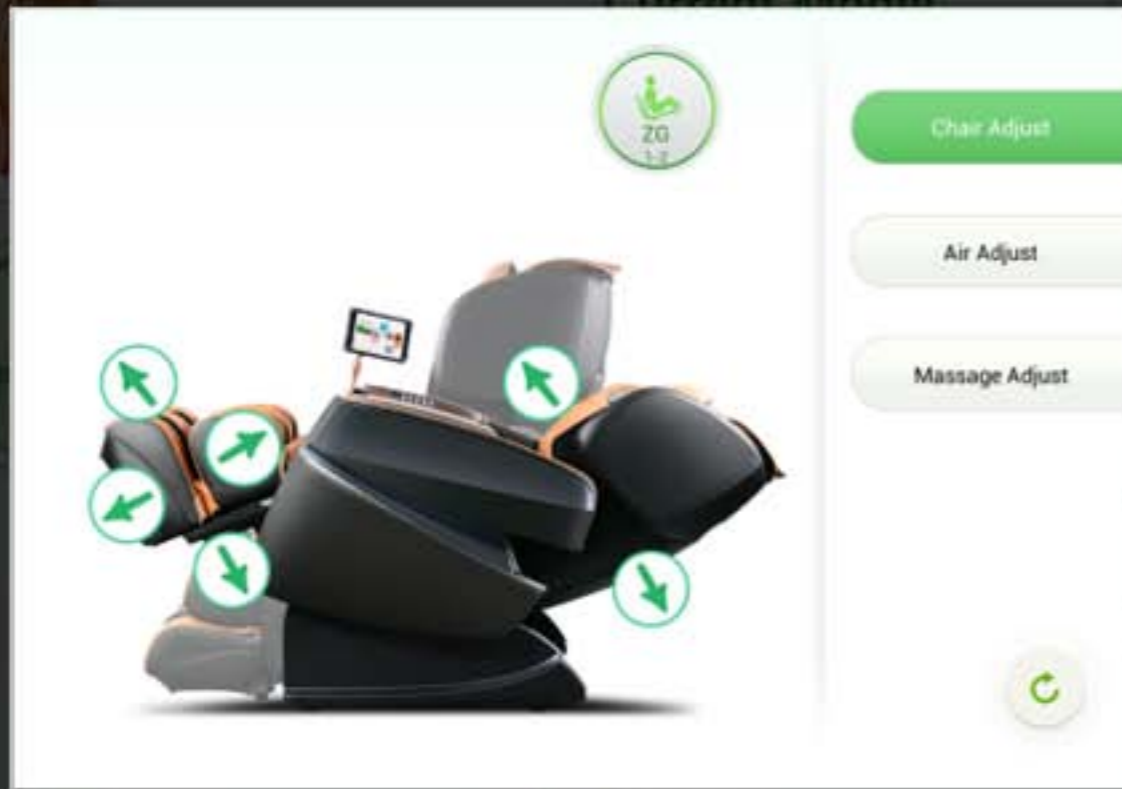

Manual Adjust

More Auto Programs

Foot Rolling

Vibration

Strength

Member 1

Current Model

Female

Home

AUTO Program

User's Exclusive

Recent

More

Manual Adjust

# Simple Mode Switch

Public  
Vigorous

14:47

Z6

Automatic

3D

Chair Adjust

Speed

Strength

Intensity

The screenshot shows a control panel with a top bar containing a home icon, a user profile icon, the text 'Public Vigorous', a time display '14:47', a pause button, a music icon, a 'Z6' label, and a power button. Below this are three main sections: 'Automatic' with buttons for DEMO, Gentle, Relax, Athletic, Vigorous, and Upper Back; '3D' with a circular dial and '+' and '-' buttons; and 'Chair Adjust' with six icons representing different chair positions. At the bottom are three sliders for 'Speed', 'Strength', and 'Intensity', each with '+' and '-' buttons and a numerical indicator (4, 4, and 2 respectively).