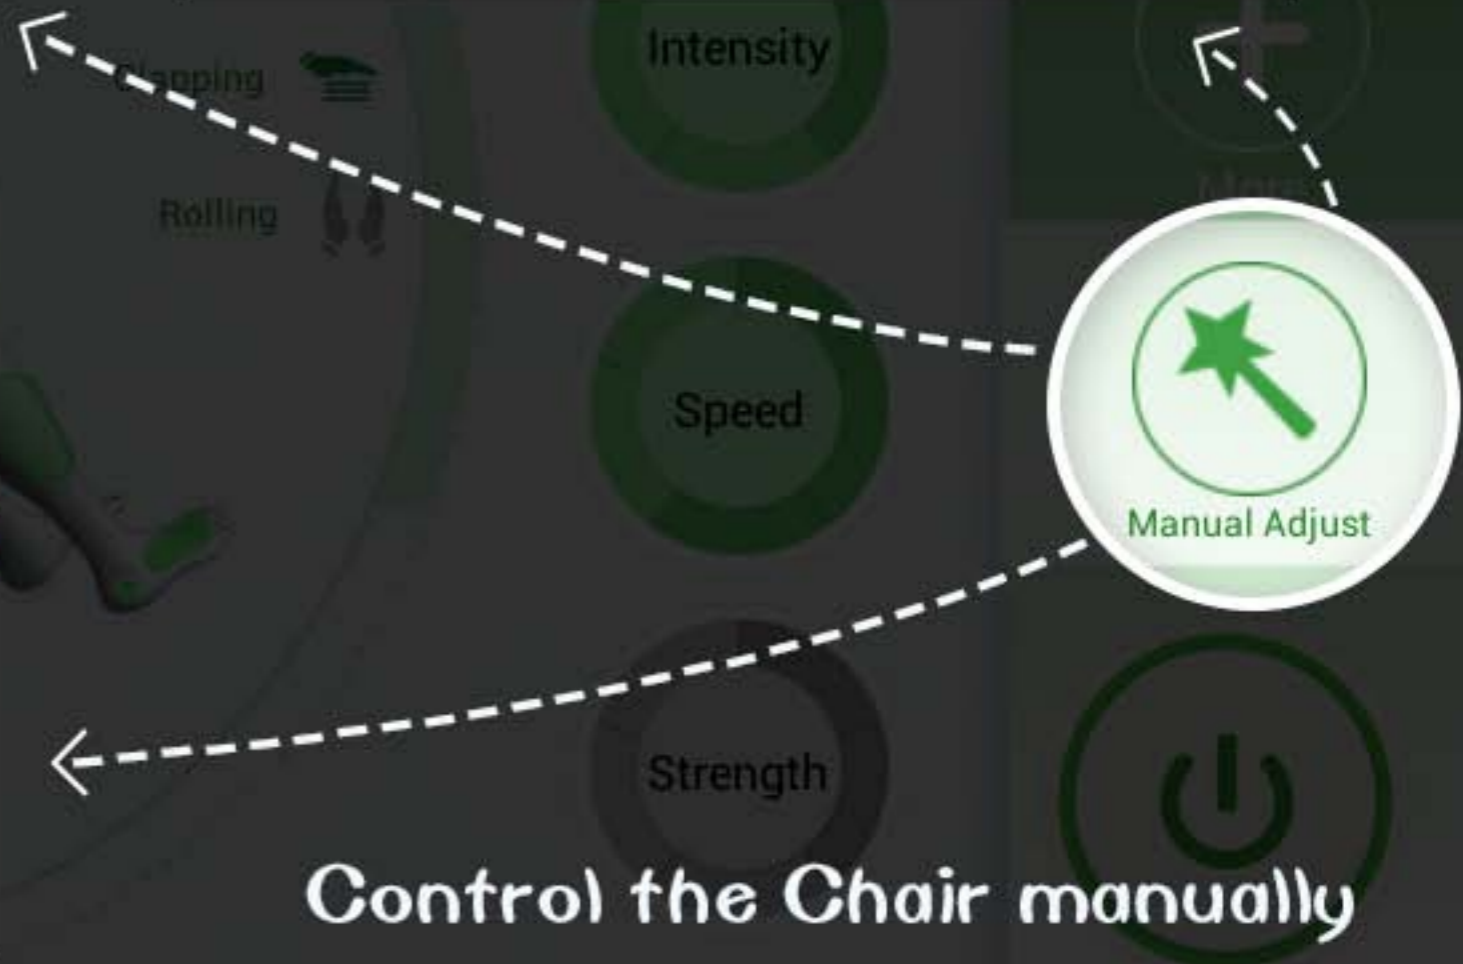

Current Model

Female

Home

AUTO Program

Adjust Massage Head at the beginning of auto programs

Please press arrow, should change the current height position back scanning begin automatic count down is

User's Exclusive	Quick
Female	Gentle
Relax	Athletic
Vigorous	Swedish
Japanese	Chinese

Manual Adjust

More Auto Programs

Foot Rolling

Vibration

Strength

Member 1

Current Model

Female

Home

AUTO Program

User's Exclusive

Recent

More

Manual Adjust

# Simple Mode Switch

Public  
Vigorous

14:47

Z6

Automatic

3D

Chair Adjust

Speed