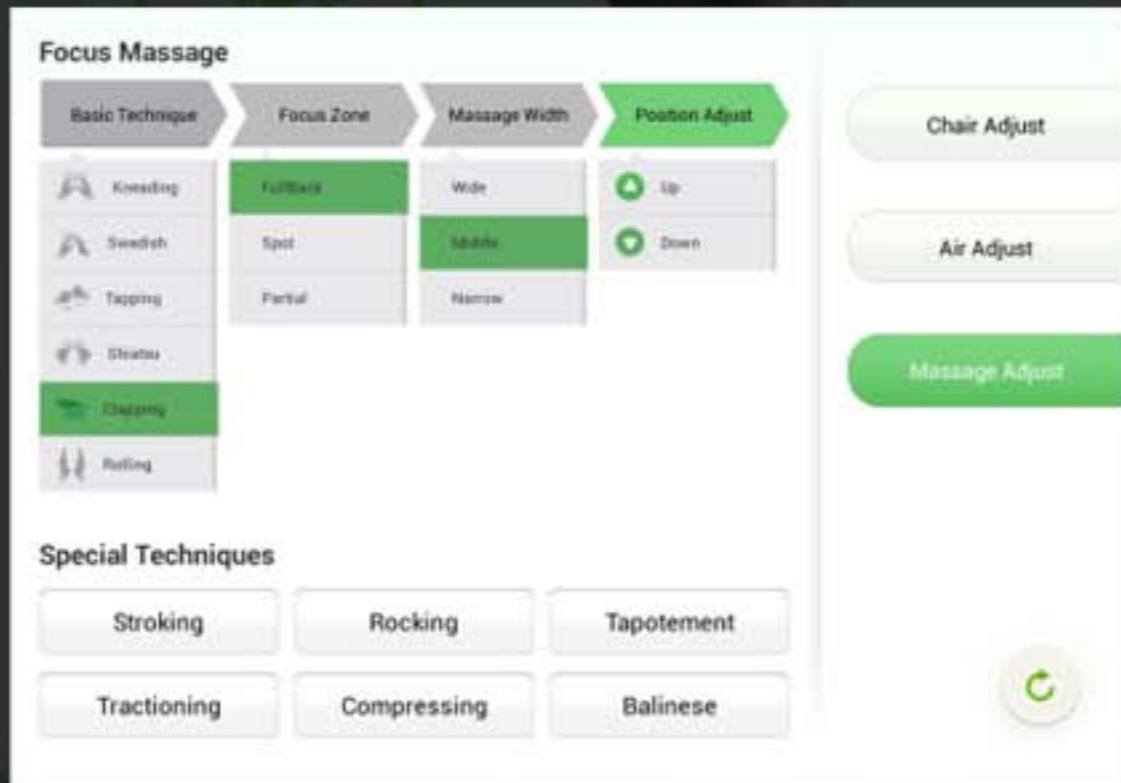

Manual Adjust

More Auto Programs

Foot Rolling

Vibration

Strength

Member 1

Current Model

Female

Home

AUTO Program

User's Exclusive

Recent

More

Manual Adjust

# Simple Mode Switch

Public  
Vigorous

14:47

Z6

Automatic

3D

Chair Adjust

Speed

Strength

Intensity

The screenshot shows a control panel with a top bar containing a home icon, a user profile icon, the text 'Public Vigorous', a time display '14:47', a pause button, a music icon, a 'Z6' label, and a power button. Below this are three main sections: 'Automatic' with buttons for DEMO, Gentle, Relax, Athletic, Vigorous, and Upper Back; '3D' with a circular dial and '+' and '-' buttons; and 'Chair Adjust' with six icons representing different chair positions. At the bottom are three sliders for 'Speed', 'Strength', and 'Intensity', each with '+' and '-' buttons and a numerical indicator (4, 4, and 2 respectively).